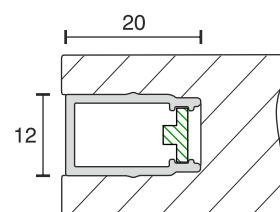

Light Profile 20-12

Technical specifications	
Input voltage	12 Volt DC
Wattage	2.64 Watt
Type	2000 mm mains lead with LED plug-in connection
Dimensions	600 x 20 x 12 mm further lengths and types on request
Housing colour	frosted white
Installation	clamped in the notch
Remarks	homogeneously distributed light
Correlated colour temperature and luminous flux of the light source	3000K 198 Lumen 4000K 209 Lumen 6000K 209 Lumen
Lumen maintenance factor	L70B50 >36000 h
CRI	90
EEC	G
Waste disposal	through suitable disposal site
Replaceability	the light source is not replaceable

Article code	CCT
31.296.071ww	3000K
31.296.071nw	4000K
31.296.071cw	6000K