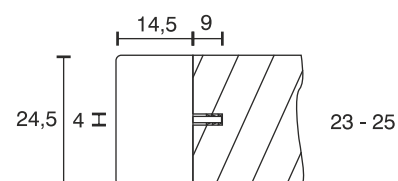

Wood Shelf Profile KED

Technical specifications	
Input voltage	12 Volt DC
Wattage	2.64 Watt
Type	2000 mm mains lead with LED plug-in connection
Dimensions	560 x 24.5 x 14.5 mm further lengths on request
Housing colour	white
Installation	profile pushed into the notch
Remarks	for wood shelf thickness of 23 - 25 mm, cable exit at the back side
Correlated colour temperature and luminous flux of the light source	3000K 198 Lumen
Lumen maintenance factor	L70B50 >36000 h
CRI	90
EEC	G
Waste disposal	through suitable disposal site
Replaceability	the light source is not replaceable