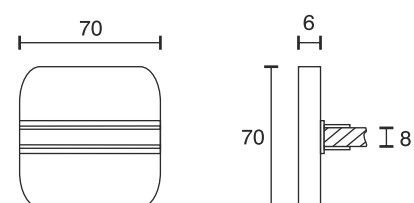

## Glass Shelf Panel K4R

Technical specifications	
Input voltage	12 Volt DC
Wattage	0.48 Watt
Type	2000 mm mains lead with LED plug-in connection
Dimensions	70 x 70 x 6 mm further sizes and types on request
Housing colour	white / aluminium
Installation	simple installation by plugging onto the glass shelf
Remarks	for glass thickness of 8 mm, supplied without the glass, cable exit at the back side
Correlated colour temperature and luminous flux of the light source	3000K   38 Lumen 6000K   39 Lumen
Lumen maintenance factor	L70B50 >36000 h
CRI	90
EEC	G
Waste disposal	through suitable disposal site
Replaceability	the light source is not replaceable

Article code	CCT
32.839.081ww	3000K
32.839.081cw	6000K