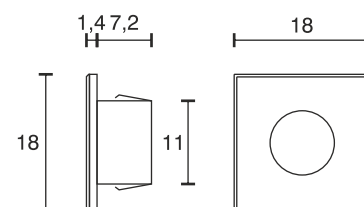

## Spotlight square

Technical specifications	
Input voltage	12 Volt DC
Wattage	0.5 Watt
Type	2000 mm mains lead with LED plug-in connection
Dimensions	18 x 18 x 8.6 mm
Built-in dimensions	Ø 14 x 9 mm
Housing colour	silver
Installation	spring clamp
Remarks	decorative light, minimal size
Correlated colour temperature and luminous flux of the light source	4200K   50 Lumen
Lumen maintenance factor	L70B50 >36000 h
CRI	80
Waste disposal	through suitable disposal site
Replaceability	the light source is not replaceable