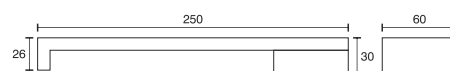

Cabinet Light Wing, with CCT colour changing

Technical specifications	
Input voltage	12 Volt DC
Wattage	2 Watt
Type	2000 mm mains lead with LED plug-in connection
Dimensions	250 x 60 x 30 mm
Housing colour	black, silver
Installation	screw fixing from top
Remarks	with CCT colour changing, separate controller required
Correlated colour temperature and luminous flux of the light source	2700K - 6500K 60 Lumen
Lumen maintenance factor	L70B50 >36000 h
CRI	80
EEC	G
Waste disposal	through suitable disposal site
Replaceability	the light source is not replaceable