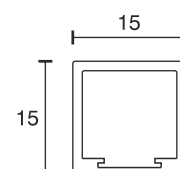

Square profile 15×15

| Technical specifications | |
|---|---|
| Input voltage | 12 Volt DC |
| Wattage | 4.32 Watt |
| Type | 2000 mm mains lead with LED plug-in connection |
| Dimensions | 500 x 15 x 15 mm further lengths and types on request |
| Housing colour | frosted white |
| Installation | with double adhesive tape |
| Remarks | homogeneously distributed light, light exit in three directions |
| Correlated colour temperature and luminous flux of the light source | 3000K 342 Lumen 4000K 351 Lumen 6000K 351 Lumen |
| Lumen maintenance factor | L70B50 >36000 h |
| CRI | 90 |
| EEC | G |
| Waste disposal | through suitable disposal site |
| Replaceability | the light source is not replaceable |