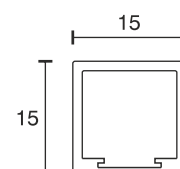

## Square profile 15×15

Technical specifications	
Input voltage	12 Volt DC
Wattage	4.32 Watt
Type	2000 mm mains lead with LED plug-in connection
Dimensions	500 x 15 x 15 mm further lengths and types on request
Housing colour	frosted white
Installation	with double adhesive tape
Remarks	homogeneously distributed light, light exit in three directions
Correlated colour temperature and luminous flux of the light source	3000K   342 Lumen 4000K   351 Lumen 6000K   351 Lumen
Lumen maintenance factor	L70B50 >36000 h
CRI	90
EEC	G
Waste disposal	through suitable disposal site
Replaceability	the light source is not replaceable