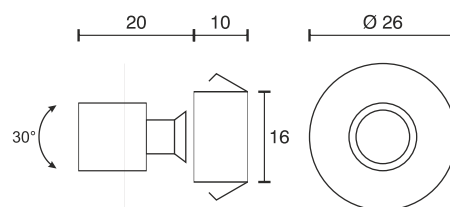

## Recessed Spot Mini 30

Technical specifications	
Input voltage	12 Volt DC
Wattage	0.4 Watt
Type	2000 mm mains lead with LED plug-in connection
Dimensions	Ø 26 x 20 mm
Built-in dimensions	Ø 20 x 12 mm
Housing colour	black
Installation	spring clamp
Remarks	lamp head 30° moveable in all directions
Correlated colour temperature and luminous flux of the light source	3000K   35 Lumen
Lumen maintenance factor	L70B50 >36000 h
CRI	80
EEC	G
Waste disposal	through suitable disposal site
Replaceability	the light source is not replaceable