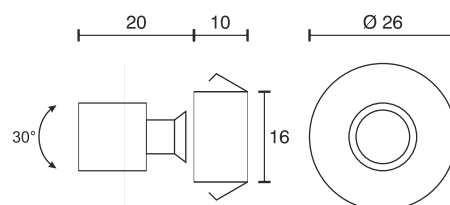

Recessed Spot Mini 30

Technical specifications	
Input voltage	12 Volt DC
Wattage	0.4 Watt
Type	2000 mm mains lead with LED plug-in connection
Dimensions	Ø 26 x 20 mm
Built-in dimensions	Ø 20 x 12 mm
Housing colour	black
Installation	spring clamp
Remarks	lamp head 30° moveable in all directions
Correlated colour temperature and luminous flux of the light source	3000K 35 Lumen
Lumen maintenance factor	L70B50 >36000 h
CRI	80
EEC	G
Waste disposal	through suitable disposal site
Replaceability	the light source is not replaceable