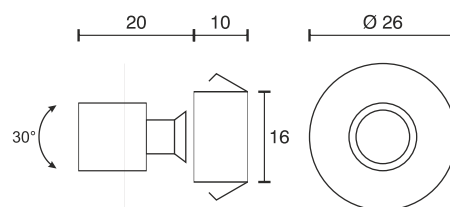

Recessed Spot Mini 30

Technical specifications	
Input voltage	12 Volt DC
Wattage	0.4 Watt
Type	2000 mm mains lead with LED plug-in connection
Dimensions	Ø 26 x 20 mm
Built-in dimensions	Ø 20 x 12 mm
Housing colour	black
Installation	spring clamp
Remarks	lamp head 30° moveable in all directions
Correlated colour temperature and luminous flux of the light source	3000K 35 Lumen
Lumen maintenance factor	L70B50 >36000 h
CRI	80
EEC	G
Waste disposal	through suitable disposal site
Replaceability	the light source is not replaceable