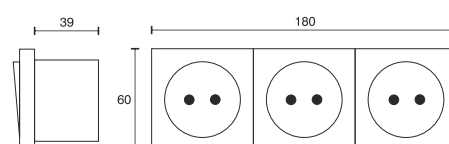

Recessed Electric Socket 3 - fold

Technical specifications	
Input voltage	230 Volt AC
Wattage	max. 16 Ampere
Type	2000 mm feeder cable with earthed safety plug
Dimensions	180 x 60 x 47 mm
Built-in dimensions	169 x 50 x 39 mm
Housing colour	white, anthracite, bright chrome, matt chrome, stainless steel
Installation	screw fixing