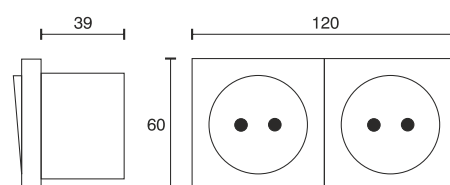

## Recessed Electric Socket 2 - fold

Technical specifications	
Input voltage	230 Volt AC
Wattage	max. 16 Ampere
Type	2000 mm feeder cable with earthed safety plug
Dimensions	120 x 60 x 47 mm
Built-in dimensions	110 x 50 x 39 mm
Housing colour	white, anthracite, bright chrome, matt chrome, stainless steel
Installation	screw fixing