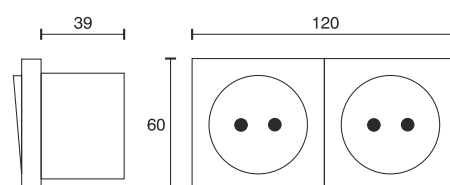

Recessed Electric Socket 2 - fold

Technical specifications	
Input voltage	230 Volt AC
Wattage	max. 16 Ampere
Type	2000 mm feeder cable with earthed safety plug
Dimensions	120 x 60 x 47 mm
Built-in dimensions	110 x 50 x 39 mm
Housing colour	white, anthracite, bright chrome, matt chrome, stainless steel
Installation	screw fixing