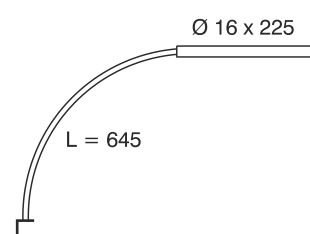

Reading Light Tube

Technical specifications	
Input Voltage	12 Volt DC
Wattage	2.5 Watt
Type	2000 mm mains lead with LED plug-in connection
Dimensions	Light head Ø 16 x 225 mm Flexible arm Ø 11 x 645 mm
Housing colour	black
Installation	installation with screws
Remarks	touch dimmer in the light head
Correlated colour temperature and luminous flux of the light source	3000K 175 Lumen
Lumen maintenance factor	L70B50 >36000 h
CRI	84
EEC	G
Waste disposal	through suitable disposal site
Replaceability	the light source is not replaceable