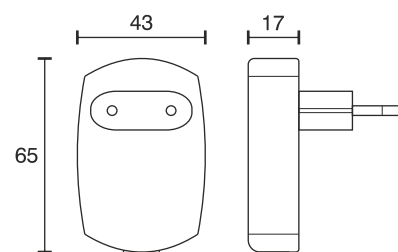

Plug Transformer 12 Watt

Technical specifications	
Input voltage	230 Volt AC
Output Voltage	12 Volt DC
Wattage	12 Watt
Type	integrated LED socket
Dimensions	65 x 43 x 17 m
Colour	black
Remarks	fuse with overload, excess temperature and short-circuit protection, for use in furniture
Intended for the following light source(s)	LED
Efficiency in full-load	85 %
No-load power	< 0.5 Watt
Dimmable	no
Weight	39 gram
Replaceability	by end-user
Waste disposal	through suitable disposal site