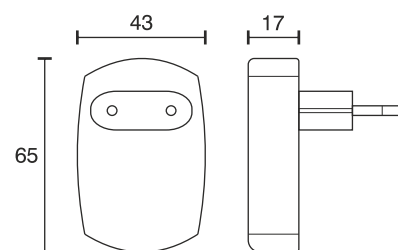

## Plug Transformer 12 Watt

Technical specifications	
Input voltage	230 Volt AC
Output Voltage	12 Volt DC
Wattage	12 Watt
Type	integrated LED socket
Dimensions	65 x 43 x 17 m
Colour	black
Remarks	fuse with overload, excess temperature and short-circuit protection, for use in furniture
Intended for the following light source(s)	LED
Efficiency in full-load	85 %
No-load power	< 0.5 Watt
Dimmable	no
Weight	39 gram
Replaceability	by end-user
Waste disposal	through suitable disposal site