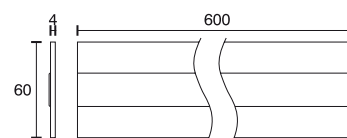

## Panel Light 60-4

Technical specifications	
Input Voltage	12 Volt DC
Wattage	2,64 Watt
Type	2000 mm mains lead with LED plug-in connection
Dimensions	600 x 60 x 4 mm
Housing colour	silver / white
Remarks	Very flat construction, only 4 mm high, variable length, installation with double adhesive tape, homogeneously distributed light, without glare effect
Correlated colour temperature and luminous flux of the light source	3000K   198 Lumen 4000K   209 Lumen 6000K   209 Lumen
Lumen maintenance factor	L70B50 >36000 h
CRI	90
EEC	This product contains a light source of energy efficiency class G
Waste disposal	Through suitable disposal site

Code	Light colour
32.871.016ww	3000K
32.871.016nw	4000K
32.871.016cw	6000K