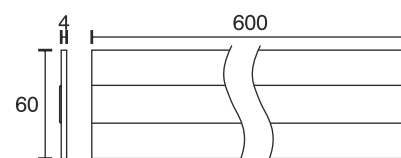

## Panel Light 60-4

Technical specifications	
Input Voltage	12 Volt DC
Wattage	2,64 Watt
Type	2000 mm mains lead with LED plug-in connection
Dimensions	600 x 60 x 4 mm
Housing colour	silver / white
Installation	double adhesive tape
Remarks	very flat construction, only 4 mm high, variable length, homogeneously distributed light, without glare effect
Correlated colour temperature and luminous flux of the light source	3000K   198 Lumen 4000K   209 Lumen 6000K   209 Lumen
Lumen maintenance factor	L70B50 >36000 h
CRI	90
EEC	G
Waste disposal	through suitable disposal site
Replaceability	the light source is not replaceable

Article code	CCT
32.871.016ww	3000K
32.871.016nw	4000K
32.871.016cw	6000K