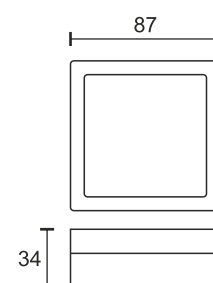

Mounted Light Fixture Square

Technical specifications	
Input voltage	12 Volt DC
Wattage	3.5 Watt
Type	1500 mm mains lead with LED plug-in connection
Dimensions	87 x 87 x 34 mm
Housing colour	silver
Installation	bayonet locking and double adhesive tape
Correlated colour temperature and luminous flux of the light source	3000K 175 Lumen
Lumen maintenance factor	L70B50 >36000 h
CRI	80
EEC	G
Waste disposal	through suitable disposal site
Replaceability	the light source is not replaceable