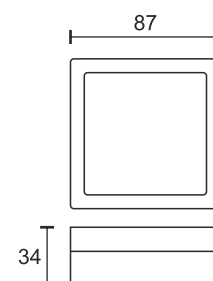

Mounted Light Fixture Square

Technical specifications	
Input voltage	12 Volt DC
Wattage	3.5 Watt
Type	1500 mm mains lead with LED plug-in connection
Dimensions	87 x 87 x 34 mm
Housing colour	silver
Installation	bayonet locking and double adhesive tape
Correlated colour temperature and luminous flux of the light source	3000K 175 Lumen
Lumen maintenance factor	L70B50 >36000 h
CRI	80
EEC	G
Waste disposal	through suitable disposal site
Replaceability	the light source is not replaceable