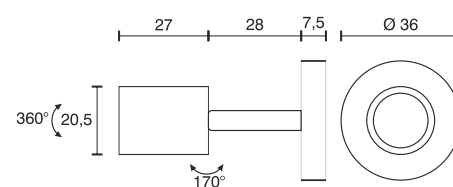

Mounted Light Fixture moveable

| Technical specifications | |
|---|--|
| Input voltage | 12 Volt DC |
| Wattage | 1.5 Watt |
| Type | 2000 mm mains lead with LED plug-in connection |
| Dimensions | 82.5 x Ø 36 mm lamp head Ø 20.5 x 27 mm |
| Housing colour | black |
| Installation | hidden screw fixing from front |
| Remarks | lamp head 170° swivelling and 360° rotatable |
| Correlated colour temperature and luminous flux of the light source | 3000K 60 Lumen |
| Lumen maintenance factor | L70B50 >36000 h |
| CRI | 80 |
| EEC | G |
| Waste disposal | through suitable disposal site |
| Replaceability | the light source is not replaceable |

| Article code | CCT |
|--------------|-------|
| 33.016.003ww | 3000K |