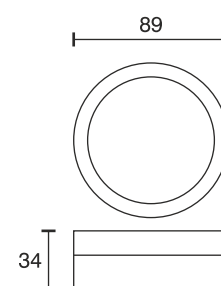

## Mounted Light Fixture Circle

Technical specifications	
Input voltage	12 Volt DC
Wattage	3.5 Watt
Type	1500 mm mains lead with LED plug-in connection
Dimensions	Ø 89 x 34 mm
Housing colour	silver
Installation	bayonet locking and double adhesive tape
Correlated colour temperature and luminous flux of the light source	3000K   175 Lumen
Lumen maintenance factor	L70B50 >36000 h
CRI	80
EEC	G
Waste disposal	through suitable disposal site
Replaceability	the light source is not replaceable