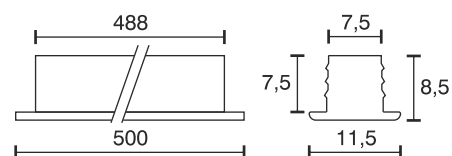

Mini recessed profile

Technical specifications	
Input voltage	12 Volt DC
Wattage	4 Watt
Type	2000 mm mains lead with LED plug-in connection
Dimensions	500 x 11.5 x 8.5 mm
Built-in dimensions	488 x 9 x 9.5 mm
Housing colour	silver
Installation	clamped in the notch
Remarks	incl. cover caps
Correlated colour temperature and luminous flux of the light source	3000K 300 Lumen
Lumen maintenance factor	L70B50 >36000 h
CRI	80
EEC	G
Waste disposal	through suitable disposal site
Replaceability	the light source is not replaceable