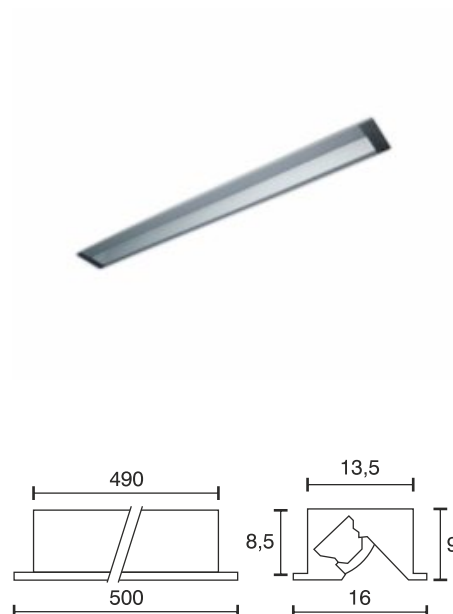

Mini recessed profile 45°

Technical specifications	
Input voltage	12 Volt DC
Wattage	4 Watt
Type	2000 mm mains lead with LED plug-in connection
Dimensions	500 x 16 x 9 mm
Built-in dimensions	490 x 15 x 9 mm
Housing colour	silver
Installation	clamped in the notch
Remarks	light exit angled 45°, incl. cover caps
Correlated colour temperature and luminous flux of the light source	3000K 300 Lumen
Lumen maintenance factor	L70B50 >36000 h
CRI	80
EEC	G
Waste disposal	through suitable disposal site
Replaceability	the light source is not replaceable