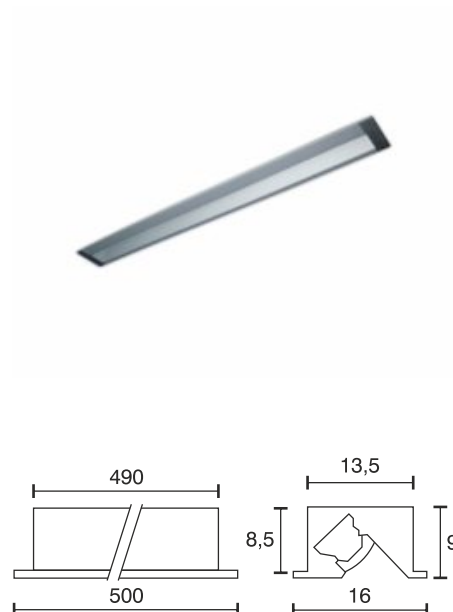

## Mini recessed profile 45°

Technical specifications	
Input voltage	12 Volt DC
Wattage	4 Watt
Type	2000 mm mains lead with LED plug-in connection
Dimensions	500 x 16 x 9 mm
Built-in dimensions	490 x 15 x 9 mm
Housing colour	silver
Installation	clamped in the notch
Remarks	light exit angled 45°, incl. cover caps
Correlated colour temperature and luminous flux of the light source	3000K   300 Lumen
Lumen maintenance factor	L70B50 >36000 h
CRI	80
EEC	G
Waste disposal	through suitable disposal site
Replaceability	the light source is not replaceable