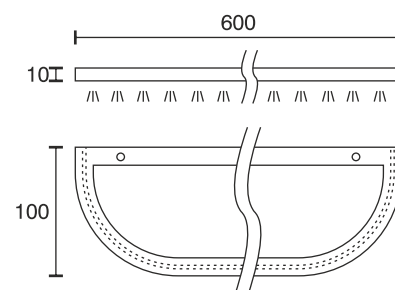

## Curve light

| Technical specifications  |  |
|---|--|
| Input voltage   | 12 Volt DC   |
| Wattage   | 6.6 Watt   |
| Type  | 2000 mm mains lead with LED plug-in connection                               |
| Dimensions  | 600 x 100 x 10 mm  |
| Installation  | screw mounting at the top side   |
| Remarks   | minimalistic cabinet light<br>for the livingroom, bedroom, kitchen, bathroom |
| Correlated colour temperature and luminous flux of the light source | 3700K   632 Lumen<br>5000K   646 Lumen                                       |
| Lumen maintenance factor  | L70B50 >36000 h  |
| CRI   | 80   |
| EEC   | F  |
| Waste disposal  | through suitable disposal site   |
| Replaceability  | the light source is not replaceable  |

| Article code | CCT   |
|--------------|-------|
| 32.943.000ww | 3700K |
| 32.943.000nw | 5000K |