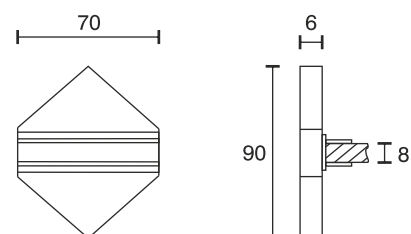

## Glass Shelf Panel KS

Technical specifications	
Input voltage	12 Volt DC
Wattage	0.48 Watt
Type	2000 mm mains lead with LED plug-in connection
Dimensions	70 x 70 x 6 mm further sizes and types on request
Housing colour	white / aluminium
Installation	simple installation by plugging onto the glass shelf
Remarks	for glass thickness of 8 mm, supplied without the glass, cable exit at the back side
Correlated colour temperature and luminous flux of the light source	3000K   38 Lumen 6000K   39 Lumen
Lumen maintenance factor	L70B50 >36000 h
CRI	90
EEC	G
Waste disposal	through suitable disposal site
Replaceability	the light source is not replaceable

Article code	CCT
32.839.091ww	3000K
32.839.091cw	6000K