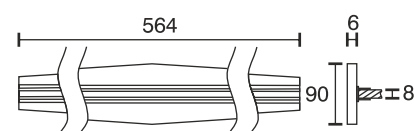

Glass Shelf Panel GS

Technical specifications	
Input voltage	12 Volt DC
Wattage	5.28 Watt
Type	2000 mm mains lead with LED plug-in connection
Dimensions	564 x 90 x 6 mm further sizes and types on request
Housing colour	white / aluminium
Installation	simple installation by plugging onto the glass shelf
Remarks	for glass thickness of 8 mm, supplied without the glass, cable exit at the side
Correlated colour temperature and luminous flux of the light source	3000K 418 Lumen 6000K 429 Lumen
Lumen maintenance factor	L70B50 >36000 h
CRI	90
EEC	G
Waste disposal	through suitable disposal site
Replaceability	the light source is not replaceable