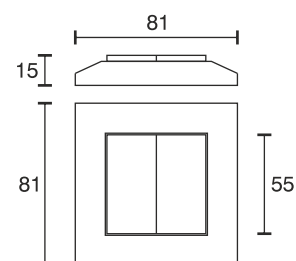

EnOcean wall switch

| Technical specifications | |
|--------------------------|---|
| Input voltage | without external power supply or battery (wireless) |
| Radio frequency | 2.402 to 2.48 GHz, Bluetooth Low Energy (BLE) |
| Radio range | approx. 10 m |
| Dimensions | 81 x 81 x 15 mm |
| Housing colour | white |
| Installation | hidden screw fixing from the front or with double adhesive tape |
| Remarks | remote wall switch for control of Casambi and other similar BLE devices, up to 4 freely programmable buttons (scenes, colour, ...), maintenance free without battery, the middle part can be fitted into frames of other switch ranges with an internal dimension of 55 x 55 mm |

| Article code | Type |
|--------------|----------------|
| 39.457.021 | 2 push buttons |
| 39.457.041 | 4 push buttons |