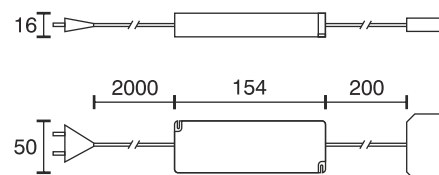

## Transformer 30 W

Technical specifications	
Input voltage	230 Volt AC
Output voltage	12 Volt DC
Wattage	30 Watt
Type	2000 mm lead with CEE plug 200 mm lead LED distributor 6 - fold
Dimensions	154 x 50 x 14 mm
Installation	with screws
Remarks	fuse with overload, excess temperature and short-circuit protection, for use in furniture
Intended for the following light source(s)	LED
Efficiency in full-load	86 %
No-load power	< 0.5 Watt
Dimmable	no
Weight	190 gram
Replaceability	by qualified persons
Waste disposal	through suitable disposal site