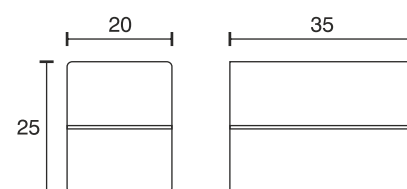

Panel Light V2

Technical specifications	
Input voltage	12 Volt DC
Wattage	0.5 Watt
Type	2000 mm mains lead with LED plug-in connection
Dimensions	20 x 35 x 25 mm
Housing colour	silver
Installation	hidden screw fixing from behind
Remarks	compact housing, light exit upwards and downwards
Correlated colour temperature and luminous flux of the light source	3000K 38 Lumen 4000K 39 Lumen 6000K 39 Lumen
Lumen maintenance factor	L70B50 >36000 h
CRI	90
EEC	G
Waste disposal	through suitable disposal site
Replaceability	the light source is not replaceable

Article code	CCT
32.817.016ww	3000K
32.695.076nw	4000K
32.695.076cw	6000K