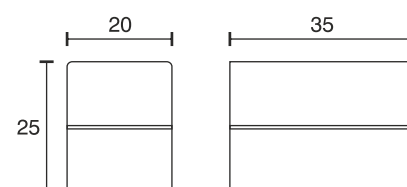

Panel Light V2

Technical specifications	
Input voltage	12 Volt DC
Wattage	0.5 Watt
Type	2000 mm mains lead with LED plug-in connection
Dimensions	20 x 35 x 25 mm
Housing colour	silver
Installation	hidden screw fixing from behind
Remarks	compact housing, light exit upwards and downwards
Correlated colour temperature and luminous flux of the light source	3000K 38 Lumen 4000K 39 Lumen 6000K 39 Lumen
Lumen maintenance factor	L70B50 >36000 h
CRI	90
EEC	G
Waste disposal	through suitable disposal site
Replaceability	the light source is not replaceable

Article code	CCT
32.817.016ww	3000K
32.695.076nw	4000K
32.695.076cw	6000K