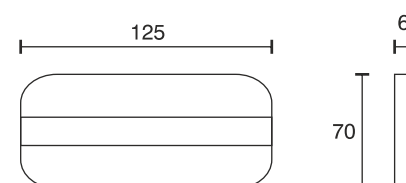

Panel Light M4R

Technical specifications	
Input voltage	12 Volt DC
Wattage	0.96 Watt
Type	2000 mm mains lead with LED plug-in connection
Dimensions	125 x 70 x 6 mm further sizes and types on request
Housing colour	white / aluminium
Installation	on / off tape or double adhesive tape
Correlated colour temperature and luminous flux of the light source	3000K 76 Lumen 6000K 78 Lumen
Lumen maintenance factor	L70B50 >36000 h
CRI	90
EEC	G
Waste disposal	through suitable disposal site
Replaceability	the light source is not replaceable