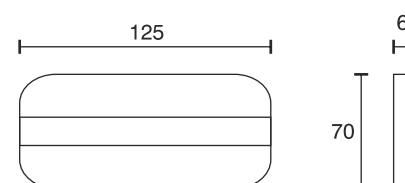

Panel Light M4R

Technical specifications	
Input voltage	12 Volt DC
Wattage	0.96 Watt
Type	2000 mm mains lead with LED plug-in connection
Dimensions	125 x 70 x 6 mm further sizes and types on request
Housing colour	white / aluminium
Installation	on / off tape or double adhesive tape
Correlated colour temperature and luminous flux of the light source	3000K 76 Lumen 6000K 78 Lumen
Lumen maintenance factor	L70B50 >36000 h
CRI	90
EEC	G
Waste disposal	through suitable disposal site
Replaceability	the light source is not replaceable