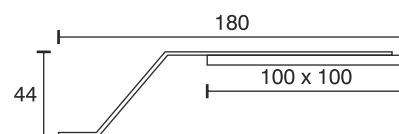

Cabinet Light Q1

Technical specifications	
Input voltage	12 Volt DC
Wattage	3 Watt
Type	1900 mm mains lead with LED plug-in connection
Dimensions	180 x 100 x 44 mm
Housing colour	white
Installation	screw mounting at the top side
Remarks	homogeneously distributed light, without glare effect
Correlated colour temperature and luminous flux of the light source	3000K 160 Lumen 4000K 170 Lumen 6000K 170 Lumen
Lumen maintenance factor	L70B50 >36000 h
CRI	90
EEC	G
Waste disposal	through suitable disposal site
Replaceability	the light source is not replaceable