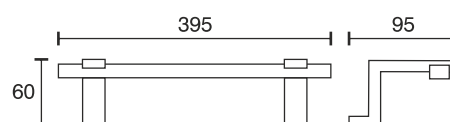

Cabinet Light ALH2

Technical specifications	
Input voltage	12 Volt DC
Wattage	1.68 Watt
Type	1800 mm mains lead with LED plug-in connection
Dimensions	395 x 95 x 60 mm
Housing colour	silver
Installation	screw mounting at the top side
Correlated colour temperature and luminous flux of the light source	3000K 126 Lumen 6000K 133 Lumen
Lumen maintenance factor	L70B50 >36000 h
CRI	90
EEC	G
Waste disposal	through suitable disposal site
Replaceability	the light source is not replaceable