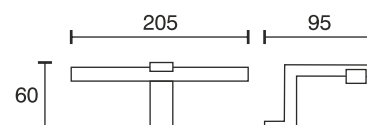

Cabinet Light ALH1

Technical specifications	
Input voltage	12 Volt DC
Wattage	0.96 Watt
Type	1800 mm mains lead with LED plug-in connection
Dimensions	205 x 95 x 60 mm
Housing colour	silver
Installation	screw mounting at the top side
Correlated colour temperature and luminous flux of the light source	3000K 72 Lumen 6000K 76 Lumen
Lumen maintenance factor	L70B50 >36000 h
CRI	90
EEC	G
Waste disposal	through suitable disposal site
Replaceability	the light source is not replaceable