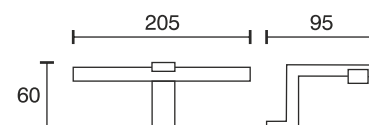

Cabinet Light ALH1

Technical specifications	
Input voltage	12 Volt DC
Wattage	0.96 Watt
Type	1800 mm mains lead with LED plug-in connection
Dimensions	205 x 95 x 60 mm
Housing colour	silver
Installation	screw mounting at the top side
Correlated colour temperature and luminous flux of the light source	3000K 72 Lumen 6000K 76 Lumen
Lumen maintenance factor	L70B50 >36000 h
CRI	90
EEC	G
Waste disposal	through suitable disposal site
Replaceability	the light source is not replaceable