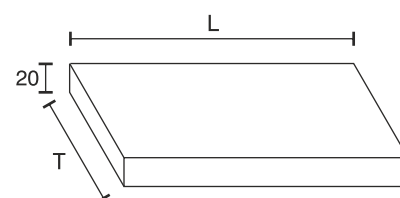

## Lightshelf with Glass

Technical specifications	
Input voltage	12 Volt DC
Type	aluminium frame with glass, 2000 mm mains lead with LED plug-in connection
Dimensions	height 20 mm, width/depth variable
Housing colour	silver
Installation	shelf supports on the sides
Remarks	consistent indirect lighting for cabinet interior, light from the front, hidden mounting points, protection against accidental removal of the shelf
Correlated colour temperature and luminous flux of the light source	3000K   760 Lumen / meter 6000K   780 Lumen / meter
Lumen maintenance factor	L70B50 >36000 h
CRI	90
EEC	G
Waste disposal	through suitable disposal site
Replaceability	the light source is not replaceable