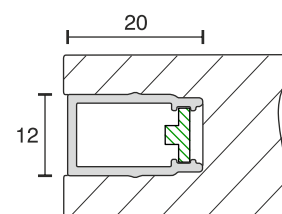

Light Profile 20-12

Technical specifications	
Input voltage	12 Volt DC
Wattage	2.64 Watt
Type	2000 mm mains lead with LED plug-in connection
Dimensions	600 x 20 x 12 mm further lengths and types on request
Housing colour	frosted white
Installation	clamped in the notch
Remarks	homogeneously distributed light
Correlated colour temperature and luminous flux of the light source	3000K 198 Lumen 4000K 209 Lumen 6000K 209 Lumen
Lumen maintenance factor	L70B50 >36000 h
CRI	90
EEC	G
Waste disposal	through suitable disposal site
Replaceability	the light source is not replaceable

Article code	CCT
31.296.071ww	3000K
31.296.071nw	4000K
31.296.071cw	6000K