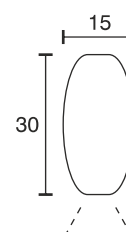

Clothes Rail LED

Technical specifications	
Input voltage	12 Volt DC
Wattage	1.44 Watt
Type	2000 mm mains lead with LED plug-in connection
Dimensions	1000 x 15 x 30 mm further lengths and types on request
Housing colour	silver
Remarks	cable outlet at the side, can be shortened on one side, includes tube holder, order transformer separately
Correlated colour temperature and luminous flux of the light source	6000K 102 Lumen
Lumen maintenance factor	L70B50 >36000 h
CRI	90
EEC	G
Waste disposal	through suitable disposal site
Replaceability	the light source is not replaceable