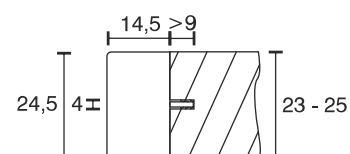

Wood Shelf Profile KED

Technical specifications	
Input voltage	12 Volt DC
Wattage	2.64 Watt
Type	2000 mm mains lead with LED plug-in connection
Dimensions	560 x 24.5 x 14.5 mm further lengths on request
Housing colour	white
Installation	profile pushed into the notch
Remarks	for wood shelf thickness of 23 - 25 mm, cable exit at the back side
Correlated colour temperature and luminous flux of the light source	3000K 198 Lumen
Lumen maintenance factor	L70B50 >36000 h
CRI	90
EEC	This product contains a light source of energy efficiency class G
Waste disposal	Through suitable disposal site