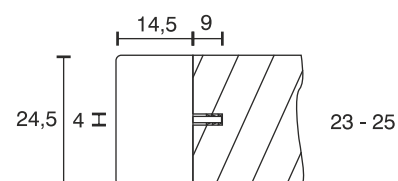

## Wood Shelf Profile KED

Technical specifications	
Input voltage	12 Volt DC
Wattage	2.64 Watt
Type	2000 mm mains lead with LED plug-in connection
Dimensions	560 x 24.5 x 14.5 mm further lengths on request
Housing colour	white
Installation	profile pushed into the notch
Remarks	for wood shelf thickness of 23 - 25 mm, cable exit at the back side
Correlated colour temperature and luminous flux of the light source	3000K   198 Lumen
Lumen maintenance factor	L70B50 >36000 h
CRI	90
EEC	G
Waste disposal	through suitable disposal site
Replaceability	the light source is not replaceable