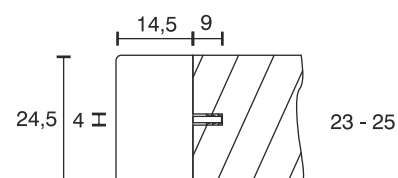

## Wood Shelf Profile KED

Technical specifications	
Input voltage	12 Volt DC
Wattage	2.64 Watt
Type	2000 mm mains lead with LED plug-in connection
Dimensions	560 x 24.5 x 14.5 mm further lengths on request
Housing colour	white
Installation	profile pushed into the notch
Remarks	for wood shelf thickness of 23 - 25 mm, cable exit at the back side
Correlated colour temperature and luminous flux of the light source	3000K   198 Lumen
Lumen maintenance factor	L70B50 >36000 h
CRI	90
EEC	G
Waste disposal	through suitable disposal site
Replaceability	the light source is not replaceable