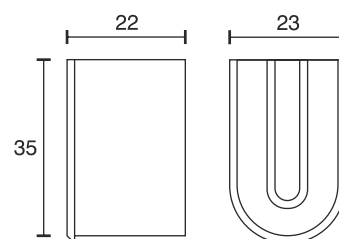

Wood Shelf Light V2

Technical specifications	
Input voltage	12 Volt DC
Wattage	0.5 Watt
Type	2000 mm mains lead with LED plug-in connection
Dimensions	20 x 35 mm
Housing colour	silver
Installation	clamped in milled recess
Remarks	compact housing, for 22 / 23 mm shelves, almost completely integrated into the wood shelf, light exit upwards and downwards
Correlated colour temperature and luminous flux of the light source	3000K 38 Lumen 4000K 39 Lumen 6000K 39 Lumen
Lumen maintenance factor	L70B50 >36000 h
CRI	90
EEC	G
Waste disposal	through suitable disposal site
Replaceability	the light source is not replaceable

Article code	CCT
32.685.070ww	3000K
32.685.070nw	4000K
32.685.070cw	6000K