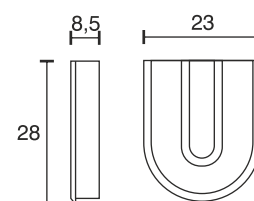

Wood Shelf Light V1

Technical specifications	
Input voltage	12 Volt DC
Wattage	0.25 Watt
Type	2000 mm mains lead with LED plug-in connection
Built-in dimensions	11,5 x 25 x 7 mm
Housing colour	silver
Installation	clamped in milled recess
Remarks	compact housing, especially suitable for thin shelves
Correlated colour temperature and luminous flux of the light source	2700K 28 Lumen 4200K 31 Lumen
Lumen maintenance factor	L70B50 >36000 h
CRI	80
Waste disposal	through suitable disposal site
Replaceability	the light source is not replaceable