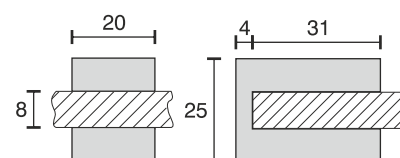

## Glass Shelf Light V2

Technical specifications	
Input voltage	12 Volt DC
Wattage	0.5 Watt
Type	2000 mm mains lead with LED plug-in connection
Dimensions	20 x 35 x 25 mm
Housing colour	silver
Installation	simple installation by mounting the light onto the glass shelf
Remarks	supplied without the glass, not sustaining the shelf, light exit upwards and downwards
Correlated colour temperature and luminous flux of the light source	3000K   38 Lumen 4000K   39 Lumen 6000K   39 Lumen
Lumen maintenance factor	L70B50 >36000 h
CRI	90
EEC	G
Waste disposal	through suitable disposal site
Replaceability	the light source is not replaceable