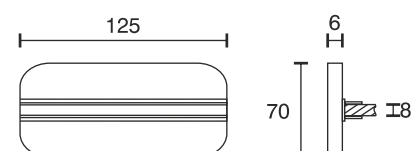

## Glass Shelf Panel M4R

Technical specifications	
Input voltage	12 Volt DC
Wattage	0.96 Watt
Type	2000 mm mains lead with LED plug-in connection
Dimensions	125 x 70 x 6 mm further sizes and types on request
Housing colour	white / aluminium
Installation	simple installation by plugging onto the glass shelf
Remarks	for glass thickness of 8 mm, supplied without the glass, cable exit at the back side
Correlated colour temperature and luminous flux of the light source	3000K   76 Lumen 6000K   78 Lumen
Lumen maintenance factor	L70B50 >36000 h
CRI	90
EEC	G
Waste disposal	through suitable disposal site
Replaceability	the light source is not replaceable

Article code	CCT
32.839.061ww	3000K
32.839.061cw	6000K