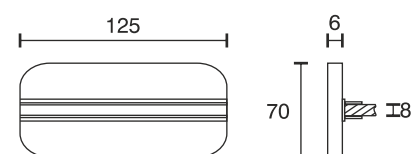

Glass Shelf Panel M4R

Technical specifications	
Input voltage	12 Volt DC
Wattage	0.96 Watt
Type	2000 mm mains lead with LED plug-in connection
Dimensions	125 x 70 x 6 mm further sizes and types on request
Housing colour	white / aluminium
Installation	simple installation by plugging onto the glass shelf
Remarks	for glass thickness of 8 mm, supplied without the glass, cable exit at the back side
Correlated colour temperature and luminous flux of the light source	3000K 76 Lumen 6000K 78 Lumen
Lumen maintenance factor	L70B50 >36000 h
CRI	90
EEC	G
Waste disposal	through suitable disposal site
Replaceability	the light source is not replaceable

Article code	CCT
32.839.061ww	3000K
32.839.061cw	6000K