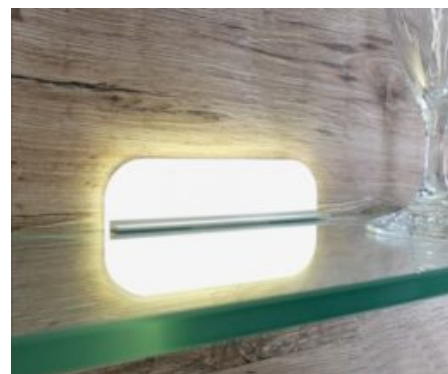

## Glass Shelf Panel M4R

Technical specifications	
Input voltage	12 Volt DC
Wattage	0.96 Watt
Type	2000 mm mains lead with LED plug-in connection
Dimensions	125 x 70 x 6 mm further sizes and types on request
Housing colour	white / aluminium
Installation	simple installation by plugging onto the glass shelf
Remarks	for glass thickness of 8 mm, supplied without the glass, cable exit at the back side
Correlated colour temperature and luminous flux of the light source	3000K   76 Lumen 6000K   78 Lumen
Lumen maintenance factor	L70B50 >36000 h
CRI	90
EEC	G
Waste disposal	through suitable disposal site
Replaceability	the light source is not replaceable