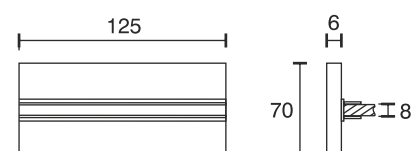

## Glass Shelf Panel M4E

Technical specifications	
Input voltage	12 Volt DC
Wattage	0.96 Watt
Type	2000 mm mains lead with LED plug-in connection
Dimensions	125 x 70 x 6 mm further sizes and types on request
Housing colour	white / aluminium
Installation	simple installation by plugging onto the glass shelf
Remarks	for glass thickness of 8 mm, supplied without the glass, cable exit at the back side
Correlated colour temperature and luminous flux of the light source	3000K   76 Lumen 6000K   78 Lumen
Lumen maintenance factor	L70B50 >36000 h
CRI	90
EEC	G
Waste disposal	through suitable disposal site
Replaceability	the light source is not replaceable