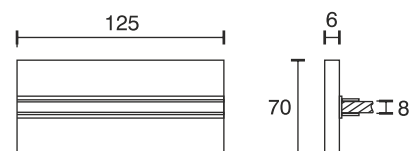

## Glass Shelf Panel M4E

Technical specifications	
Input voltage	12 Volt DC
Wattage	0.96 Watt
Type	2000 mm mains lead with LED plug-in connection
Dimensions	125 x 70 x 6 mm further sizes and types on request
Housing colour	white / aluminium
Installation	simple installation by plugging onto the glass shelf
Remarks	for glass thickness of 8 mm, supplied without the glass, cable exit at the back side
Correlated colour temperature and luminous flux of the light source	3000K   76 Lumen 6000K   78 Lumen
Lumen maintenance factor	L70B50 >36000 h
CRI	90
EEC	G
Waste disposal	through suitable disposal site
Replaceability	the light source is not replaceable

Article code	CCT
32.839.051ww	3000K
32.839.051cw	6000K