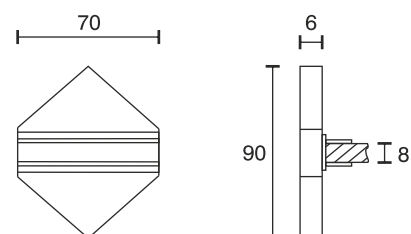

Glass Shelf Panel KS

| Technical specifications | |
|---|---|
| Input voltage | 12 Volt DC |
| Wattage | 0.48 Watt |
| Type | 2000 mm mains lead with LED plug-in connection |
| Dimensions | 70 x 70 x 6 mm further sizes and types on request |
| Housing colour | white / aluminium |
| Installation | simple installation by plugging onto the glass shelf |
| Remarks | for glass thickness of 8 mm, supplied without the glass, cable exit at the back side |
| Correlated colour temperature and luminous flux of the light source | 3000K 38 Lumen 6000K 39 Lumen |
| Lumen maintenance factor | L70B50 >36000 h |
| CRI | 90 |
| EEC | G |
| Waste disposal | through suitable disposal site |
| Replaceability | the light source is not replaceable |

| Article code | CCT |
|--------------|-------|
| 32.839.091ww | 3000K |
| 32.839.091cw | 6000K |