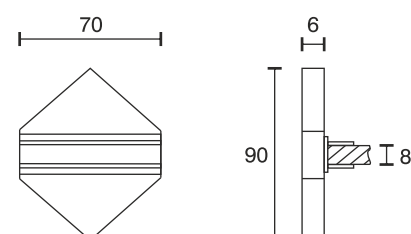

Glass Shelf Panel KS

Technical specifications	
Input voltage	12 Volt DC
Wattage	0.48 Watt
Type	2000 mm mains lead with LED plug-in connection
Dimensions	70 x 70 x 6 mm further sizes and types on request
Housing colour	white / aluminium
Installation	simple installation by plugging onto the glass shelf
Remarks	for glass thickness of 8 mm, supplied without the glass, cable exit at the back side
Correlated colour temperature and luminous flux of the light source	3000K 38 Lumen 6000K 39 Lumen
Lumen maintenance factor	L70B50 >36000 h
CRI	90
EEC	G
Waste disposal	through suitable disposal site
Replaceability	the light source is not replaceable

Article code	CCT
32.839.091ww	3000K
32.839.091cw	6000K