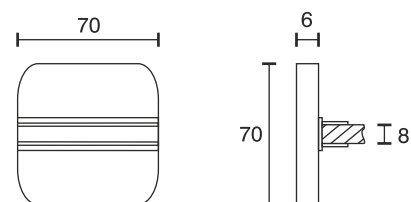

Glass Shelf Panel K4R

Technical specifications	
Input voltage	12 Volt DC
Wattage	0.48 Watt
Type	2000 mm mains lead with LED plug-in connection
Dimensions	70 x 70 x 6 mm further sizes and types on request
Housing colour	white / aluminium
Installation	simple installation by plugging onto the glass shelf
Remarks	for glass thickness of 8 mm, supplied without the glass, cable exit at the back side
Correlated colour temperature and luminous flux of the light source	3000K 38 Lumen 6000K 39 Lumen
Lumen maintenance factor	L70B50 >36000 h
CRI	90
EEC	G
Waste disposal	through suitable disposal site
Replaceability	the light source is not replaceable

Article code	CCT
32.839.081ww	3000K
32.839.081cw	6000K