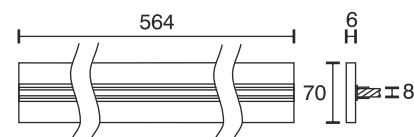

Glass Shelf Panel G4E

Technical specifications	
Input voltage	12 Volt DC
Wattage	5.28 Watt
Type	2000 mm mains lead with LED plug-in connection
Dimensions	564 x 70 x 6 mm further sizes and types on request
Housing colour	white / aluminium
Installation	simple installation by plugging onto the glass shelf
Remarks	for glass thickness of 8 mm, supplied without the glass, cable exit at the side
Correlated colour temperature and luminous flux of the light source	3000K 418 Lumen 6000K 429 Lumen
Lumen maintenance factor	L70B50 >36000 h
CRI	90
EEC	G
Waste disposal	through suitable disposal site
Replaceability	the light source is not replaceable