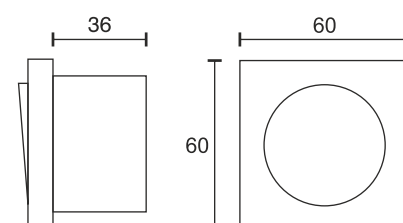

Recessed ON / OFF Switch

Technical specifications	
Input voltage	230 Volt AC
Wattage	max. 2.5 Ampere
Type	2000 mm feeder cable with CEE plug 500 mm mains cable with CEE coupling
Dimensions	60 x 60 x 45 mm
Built-in dimensions	Ø 45 x 36 mm
Housing colour	white, anthracite, bright chrome, matt chrome, stainless steel
Installation	screw fixing