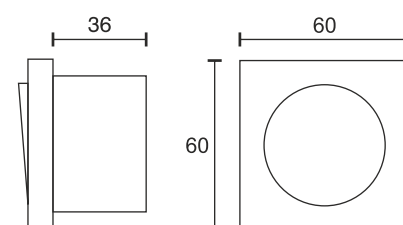

## Recessed ON / OFF Switch

Technical specifications	
Input voltage	230 Volt AC
Wattage	max. 2.5 Ampere
Type	2000 mm feeder cable with CEE plug 500 mm mains cable with CEE coupling
Dimensions	60 x 60 x 45 mm
Built-in dimensions	Ø 45 x 36 mm
Housing colour	white, anthracite, bright chrome, matt chrome, stainless steel
Installation	screw fixing