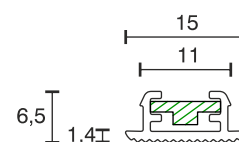

Recessed Profile Artemis

Technical specifications	
Input voltage	12 Volt DC
Wattage	2.64 Watt
Type	2000 mm mains lead with LED plug-in connection
Dimensions	630 x 15 x 6,5 mm further lengths and types on request
Built-in dimensions	620 x 11 x 6 mm
Installation	profile pushed into the notch
Remarks	incl. cover caps
Correlated colour temperature and luminous flux of the light source	3000K 198 Lumen 4000K 209 Lumen 6000K 209 Lumen
Lumen maintenance factor	L70B50 >36000 h
CRI	90
EEC	G
Waste disposal	through suitable disposal site
Replaceability	the light source is not replaceable