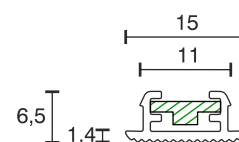

## Recessed Profile Artemis

Technical specifications	
Input voltage	12 Volt DC
Wattage	2.64 Watt
Type	2000 mm mains lead with LED plug-in connection
Dimensions	630 x 15 x 6,5 mm further lengths and types on request
Built-in dimensions	620 x 11 x 6 mm
Installation	profile pushed into the notch
Remarks	incl. cover caps
Correlated colour temperature and luminous flux of the light source	3000K   198 Lumen 4000K   209 Lumen 6000K   209 Lumen
Lumen maintenance factor	L70B50 >36000 h
CRI	90
EEC	G
Waste disposal	through suitable disposal site
Replaceability	the light source is not replaceable