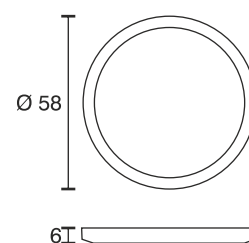

Mounted Light Fixture round

Technical specifications	
Input voltage	12 Volt DC
Wattage	1.5 Watt
Type	2500 mm mains lead with LED plug-in connection
Dimensions	Ø 58 x 6 mm
Housing colour	silver
Installation	hidden screw fixing from front, double adhesive tape
Correlated colour temperature and luminous flux of the light source	3000K 130 Lumen
Lumen maintenance factor	L70B50 >36000 h
CRI	80
EEC	G
Waste disposal	through suitable disposal site
Replaceability	the light source is not replaceable