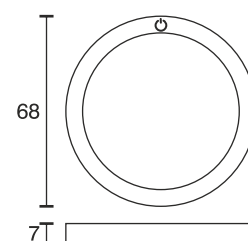

Surface Mounted Light Touch

| Technical specifications | |
|---|--|
| Input voltage | 12 Volt DC |
| Wattage | 2 Watt |
| Type | 1900 mm mains lead with LED plug-in connection |
| Dimensions | Ø 68 x 7 mm |
| Housing colour | silver |
| Installation | hidden screw fixing from front |
| Remarks | built-in touch switch |
| Correlated colour temperature and luminous flux of the light source | 3000K 200 Lumen |
| Lumen maintenance factor | L70B50 >36000 h |
| CRI | 80 |
| EEC | F |
| Waste disposal | through suitable disposal site |
| Replaceability | the light source is not replaceable |

| Article code | |
|--------------|-------|
| CCT | 3000K |
| 32.914.006ww | |